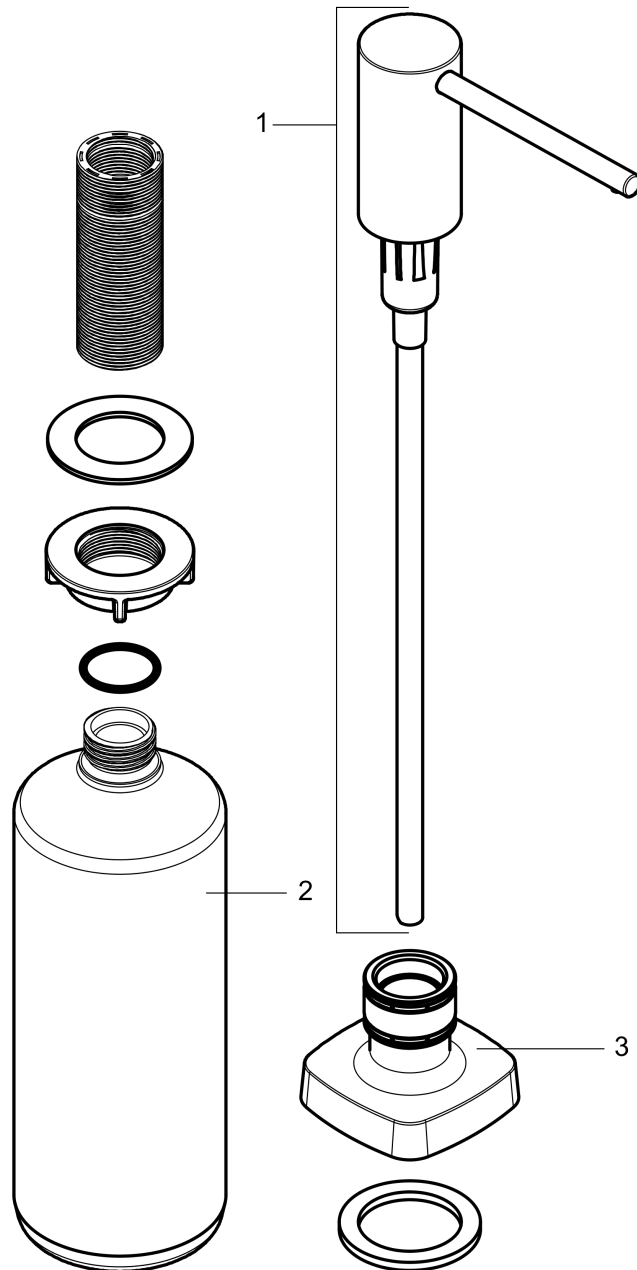

Soap Dispenser, Metris

Finishes : **chrome** Part no. : **40468001**

Description

Features

- metal
- bottle capacity 16 oz
- 1 5/8" maximum counter depth

Item details

List Price \$ 80.00

Product image

Scale drawing

Soap Dispenser, Metris

Finishes : **chrome** Part no. : **40468001**

Exploded drawing

Year of production: >01/19

Soap Dispenser, Metris

Finishes : **chrome** Part no. : **40468001**

Spare parts list

Year of production: >01/19

Pos.	Description	Part no.	Price	PU
1	pump	93283000	-	1
2	bottle for lotion dispenser	93278000	-	1
3	escutcheon	93284000	-	1