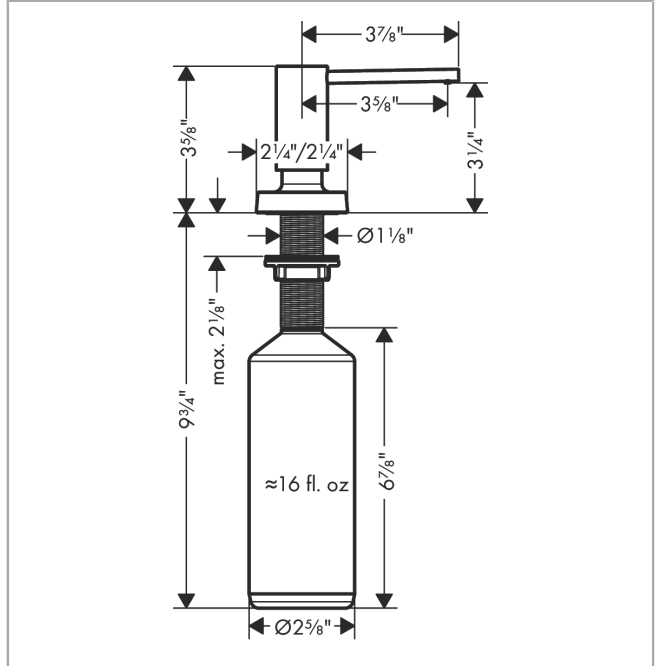

Soap Dispenser, Metris

Finishes : **chrome** Part no. : **40468001**

Description

Features

- metal
- bottle capacity 16 oz
- 1 5/8" maximum counter depth

Item details

List Price \$ 80.00

Product image

Scale drawing

Soap Dispenser, Metris

Finishes : **chrome** Part no. : **40468001**

Exploded drawing

Year of production: >01/19

Soap Dispenser, Metris

Finishes : **chrome** Part no. : **40468001**

Spare parts list

Year of production: >01/19

Pos.	Description	Part no.	Price	PU
1	pump	93283000	-	1
2	bottle for lotion dispenser	93278000	-	1
3	escutcheon	93284000	-	1